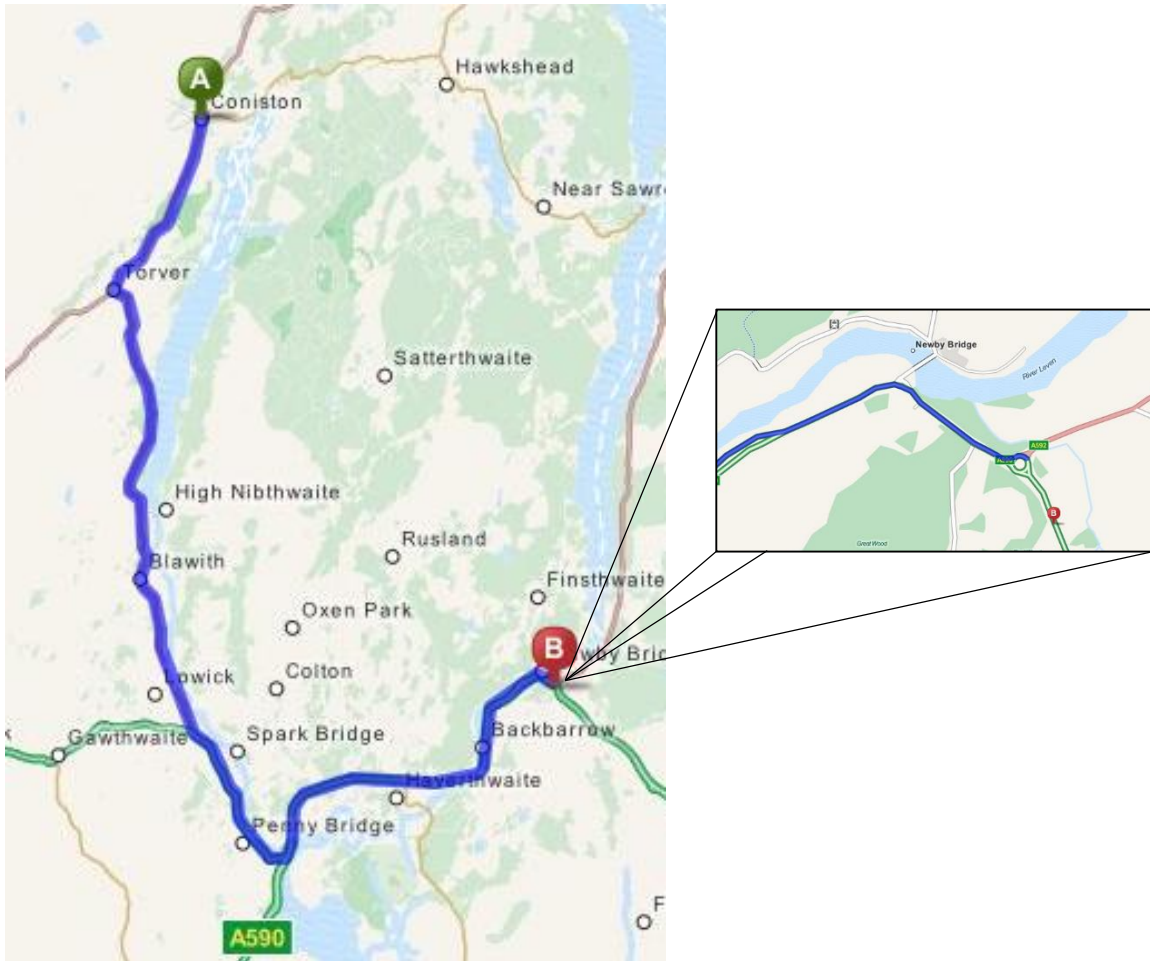

Newby Bridge Texaco garage from Coniston

Directions to Newby Bridge, Texaco Garage (LA12 8ND)

*From Coniston leave the village on the A593 towards Torver. The lake should be on your left. After approx 2 miles, you will reach Torver. Take the left turn onto the A5084, signposted Lancaster and Greenodd opposite the Wilson Arms pub. Follow this road for about 6 miles until you reach a T junction, turn left joining the A5092 towards Greenodd and Barrow. Follow this road for 1.9 miles to a roundabout, take the first exit, left, joining the A590 towards Newby Bridge and Lancaster follow this road for 5.1 miles to reach the next roundabout. Turn right at the roundabout, staying on the A590, then pull into Texaco garage on right.

Toilets nearby? Public toilets in the Texaco garage where we meet but we shall be moving 1 mile up the road where there are no toilets.

Local Amenities: Newby Bridge, 1 mile, hotels, bars, petrol station.